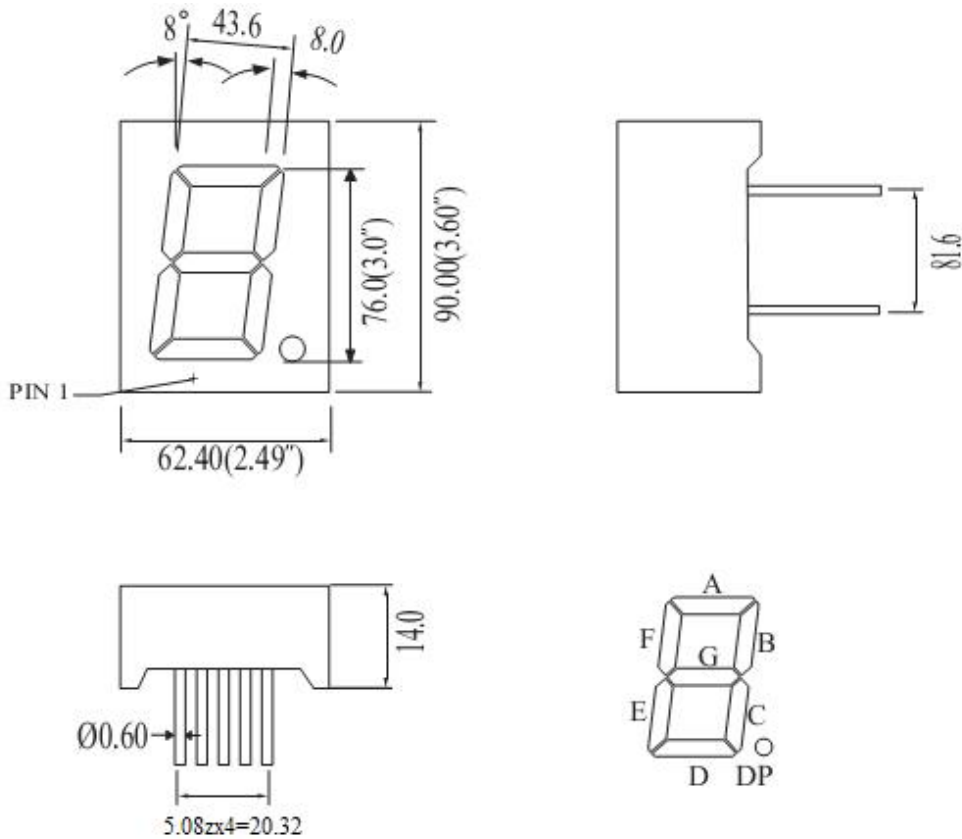

## Package Dimensions

### CPS30013AB

UNIT: MM(INCH) TOLERANCE:  $\pm 0.25(0.01")$

## Internal Circuit Diagram