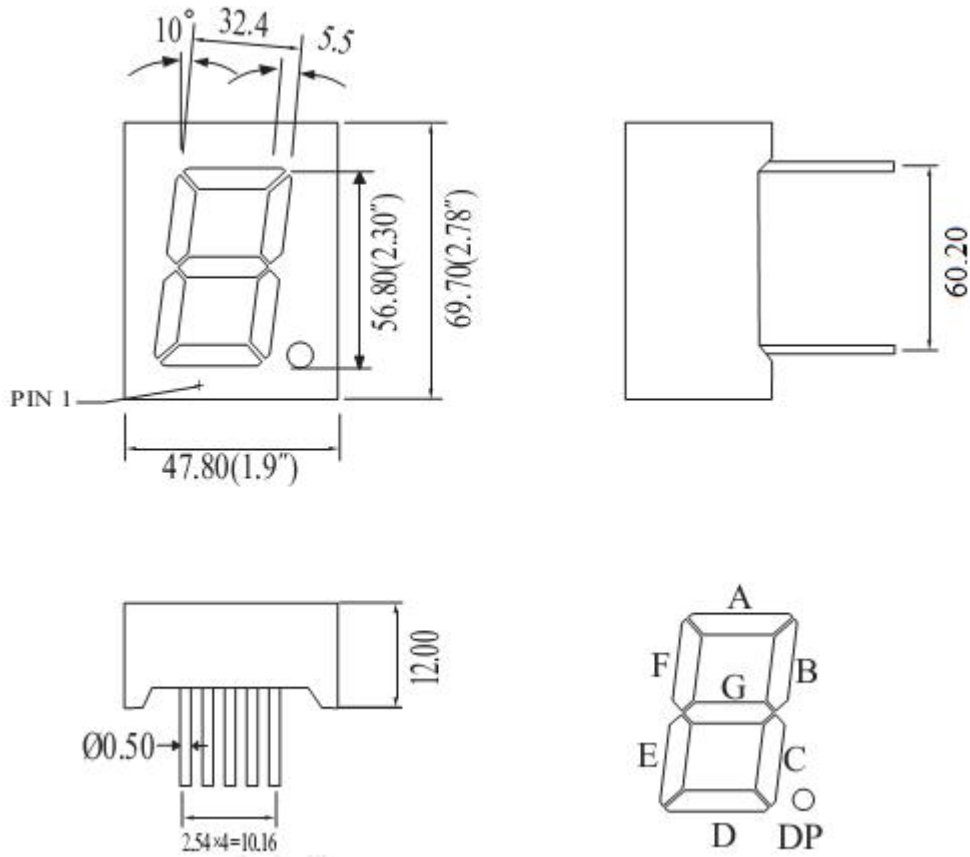

## Package Dimensions

CPS23011IJ

UNIT: MM(INCH) TOLERANCE:  $\pm 0.25(0.01")$

## Internal Circuit Diagram

23011I

23011J

## Single Digital Displays Series