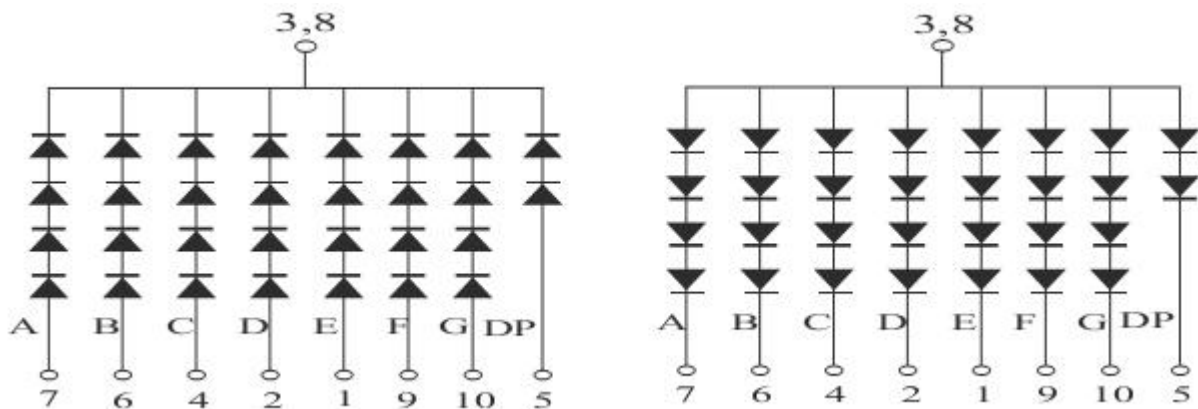

Internal Circuit Diagram

23011I

23011J

Single Digital Displays Series