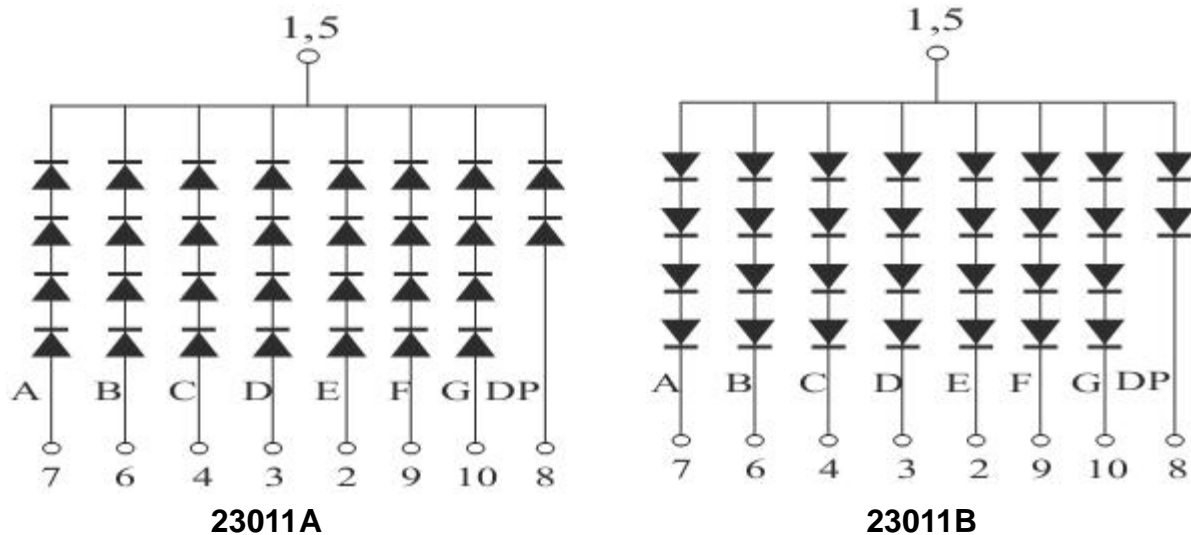

23011B

Internal Circuit Diagram

23011A