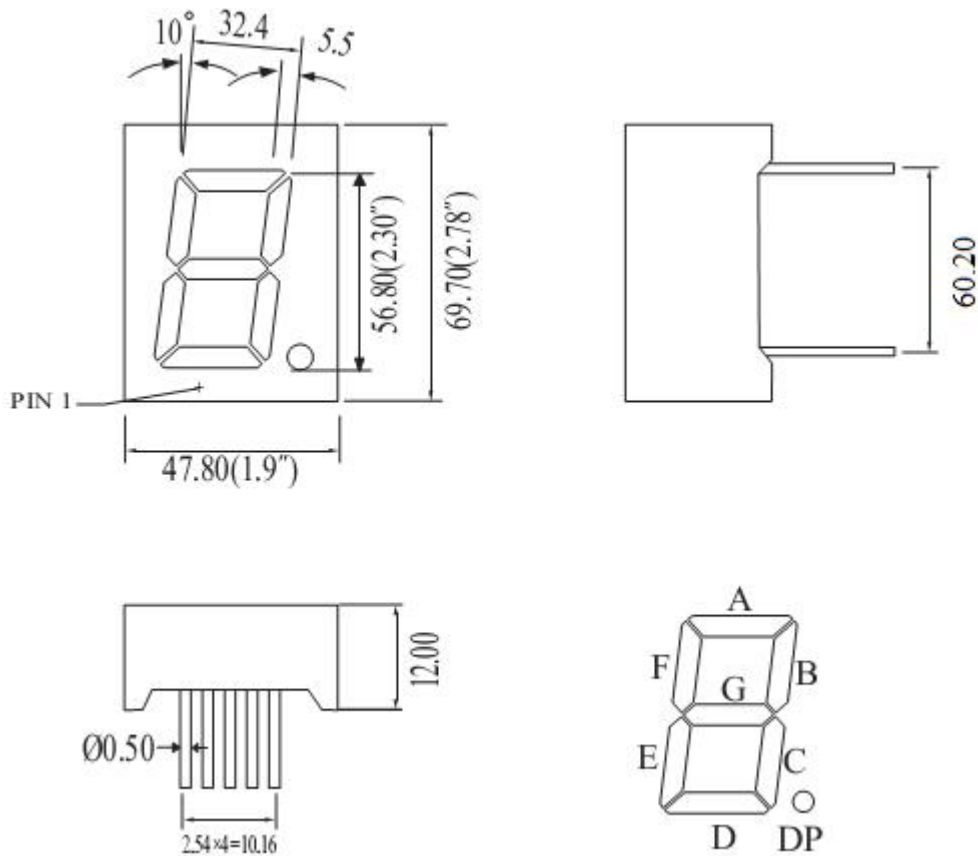

## Package Dimensions

### CPS23011AB

UNIT: MM(INCH) TOLERANCE:  $\pm 0.25(0.01)$ "