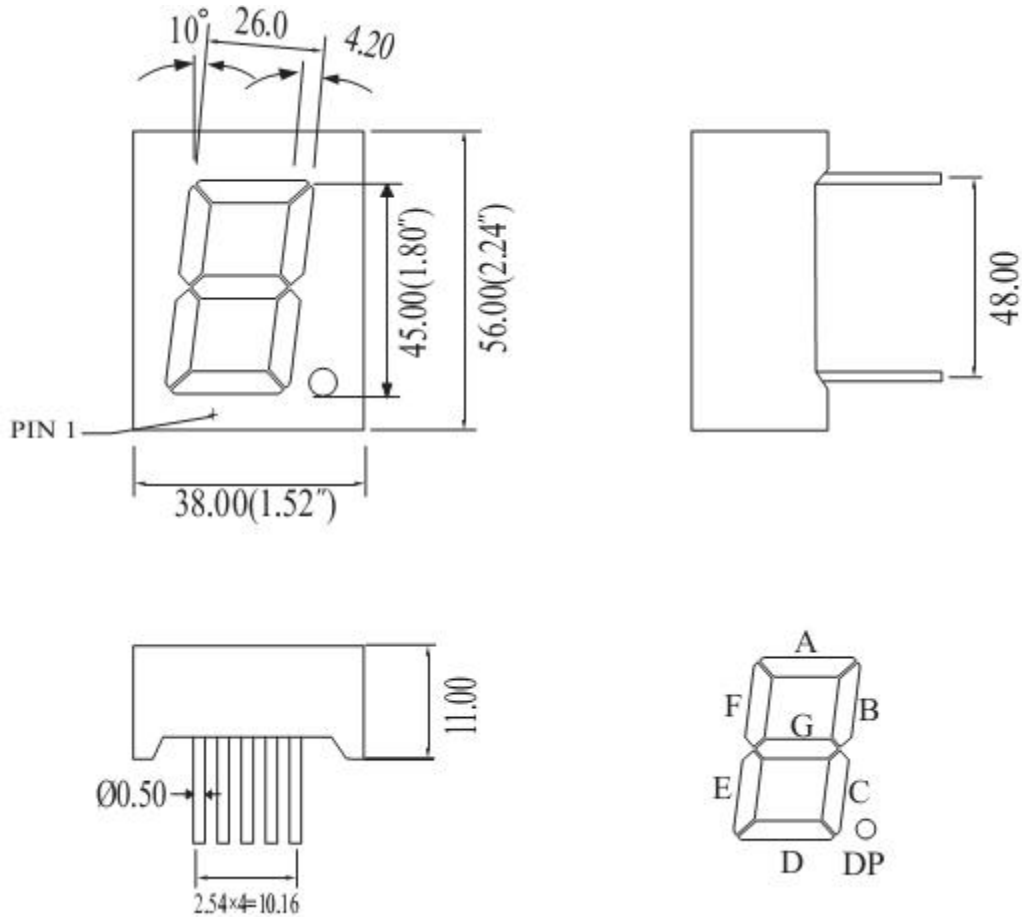

Wuxi Comput Electronics Co.,Ltd

Mail: Sales@compul.cn Web: www.compul.cn

Tel: 86 510 87359088 Fax: 86 510 87359268

Package Dimensions

CPS18011CD

UNIT: MM(INCH) TOLERANCE: $\pm 0.25(0.01")$

Internal Circuit Diagram

18011C

18011D

Single Digital Displays Series