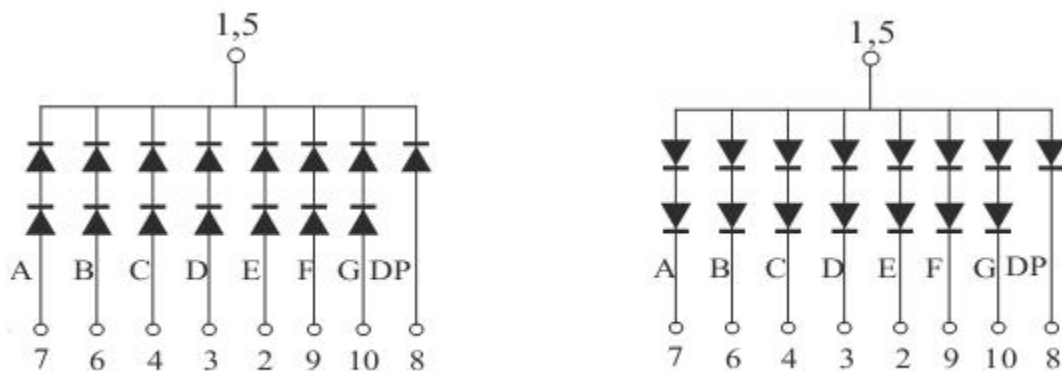

Wuxi Comput Electronics Co.,Ltd

Mail: Sales@compul.cn Web: www.compul.cn

Tel: 86 510 87359088 Fax: 86 510 87359268

Package Dimensions

CPS18011CD

UNIT: MM(INCH) TOLERANCE: $\pm 0.25(0.01")$

Internal Circuit Diagram

18011C

18011D

Single Digital Displays Series