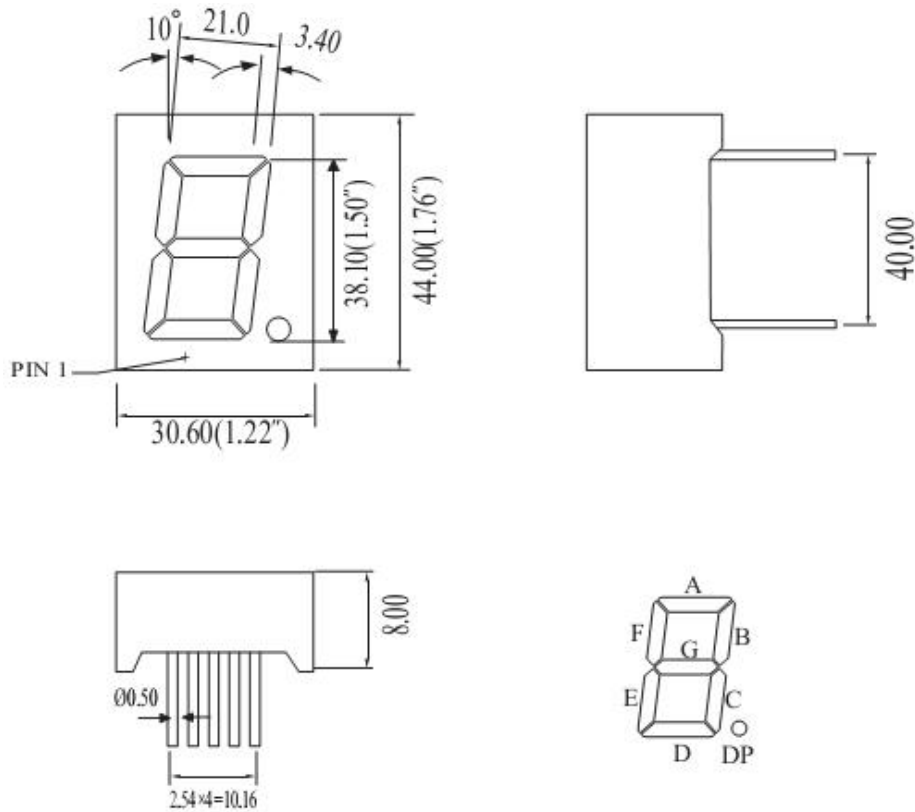

Wuxi Compul Electronics Co.,Ltd

Mail: Sales@compul.cn Web: www.compul.cn

Tel: 86 510 87359088 Fax: 86 510 87359268

Package Dimensions

CPS15011ABEG

UNIT: MM(INCH) TOLERANCE: $\pm 0.25(0.01)$ "

Internal Circuit Diagram

15011AEG

RED
 GREEN

12011BEG

Single Digital Displays Series