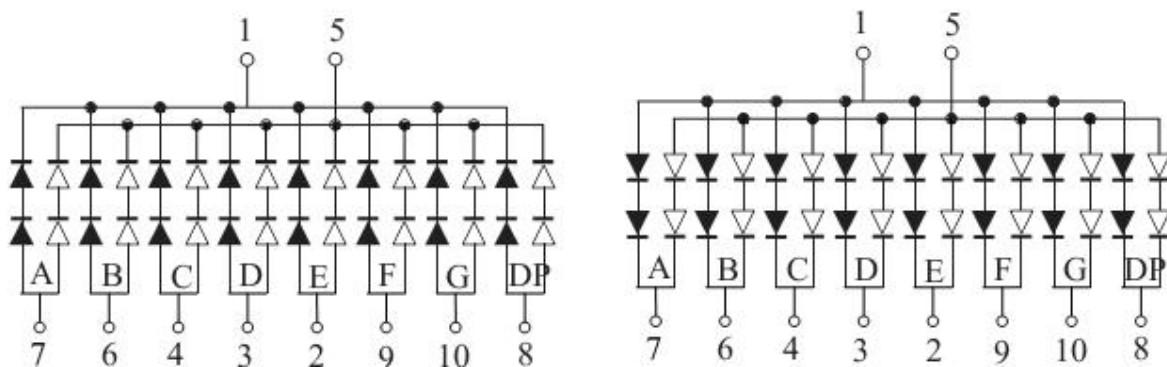

Wuxi Compul Electronics Co.,Ltd

Mail: Sales@compul.cn Web: www.compul.cn

Tel: 86 510 87359088 Fax: 86 510 87359268

Package Dimensions

CPS15011ABEG

UNIT: MM(INCH) TOLERANCE: $\pm 0.25(0.01)$ "

Internal Circuit Diagram

15011AEG

RED
 GREEN

12011BEG

Single Digital Displays Series