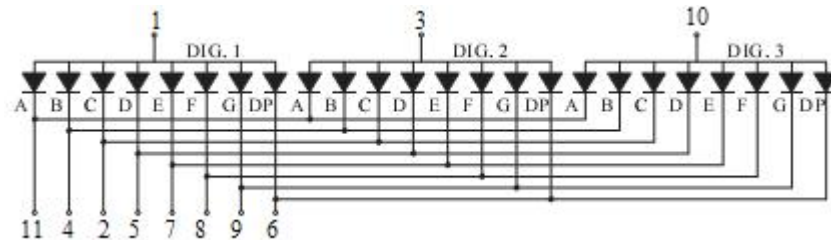

08032B

Three Digits Displays Series