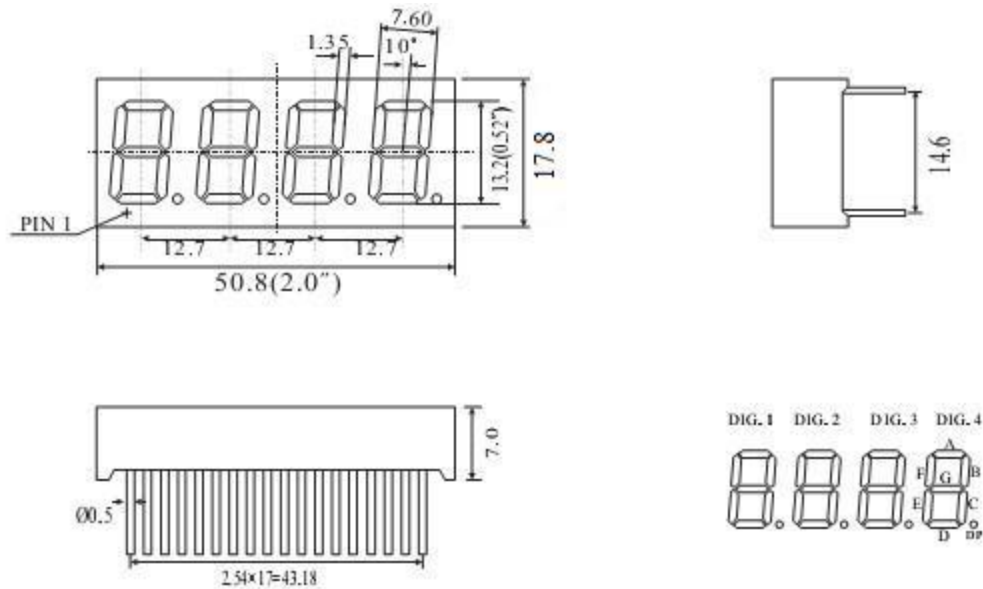

## Package Dimensions

### CPS05241E/F

UNIT: MM(INCH) TOLERANCE:  $\pm 0.25(0.01'' )$