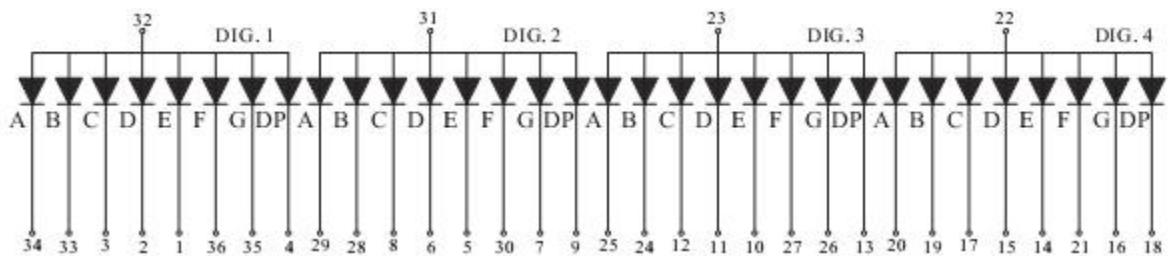

05241F

Four Digits Displays Series