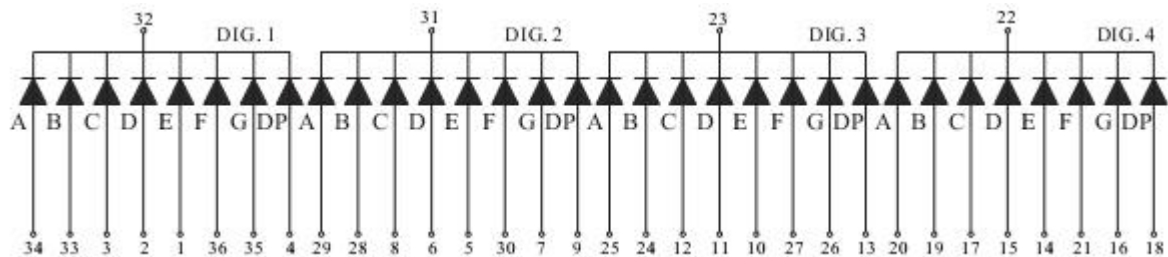

Internal Circuit Diagram

05241E