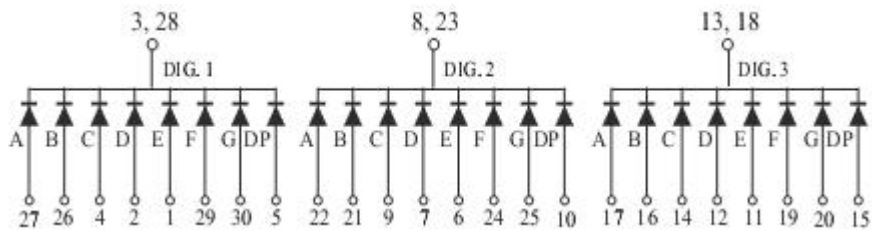

Internal Circuit Diagram