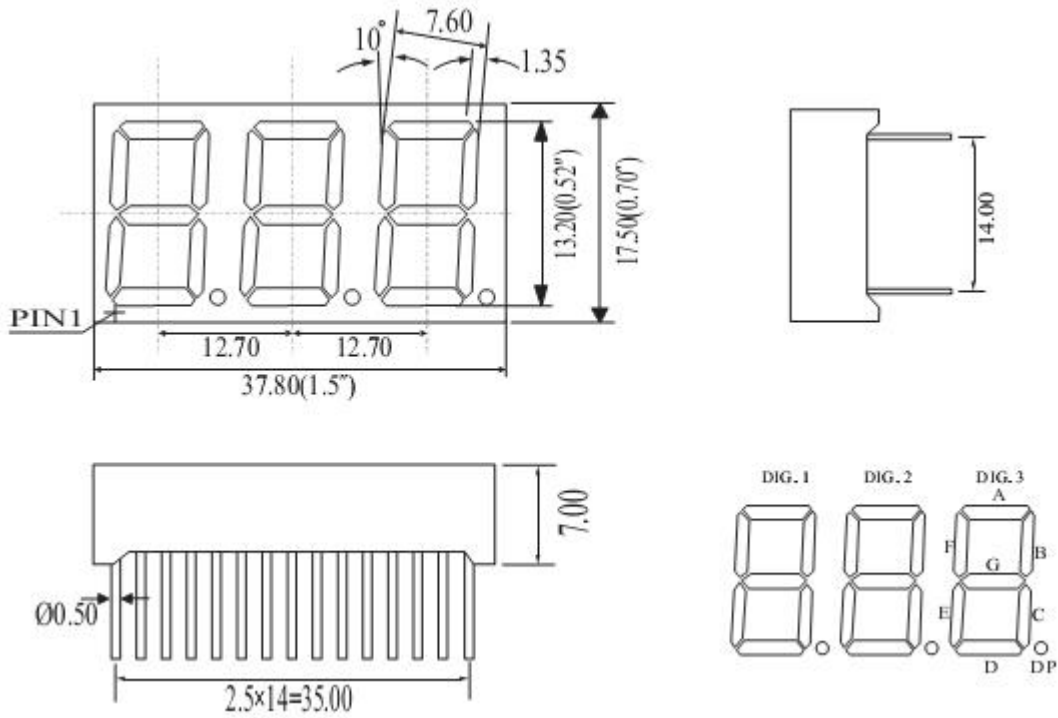

## Package Dimensions

### CPS05231GH

UNIT: MM(INCH) TOLERANCE:  $\pm 0.25(0.01")$