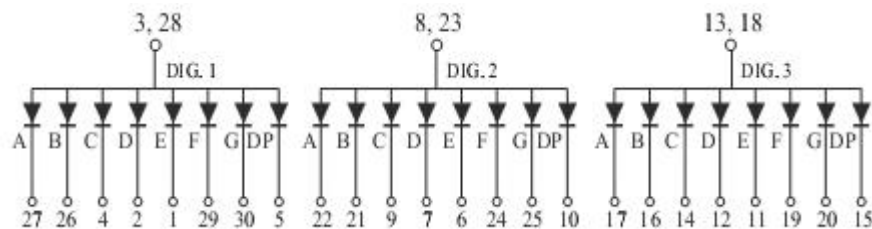

05231G

05231H

Three Digits Displays Series