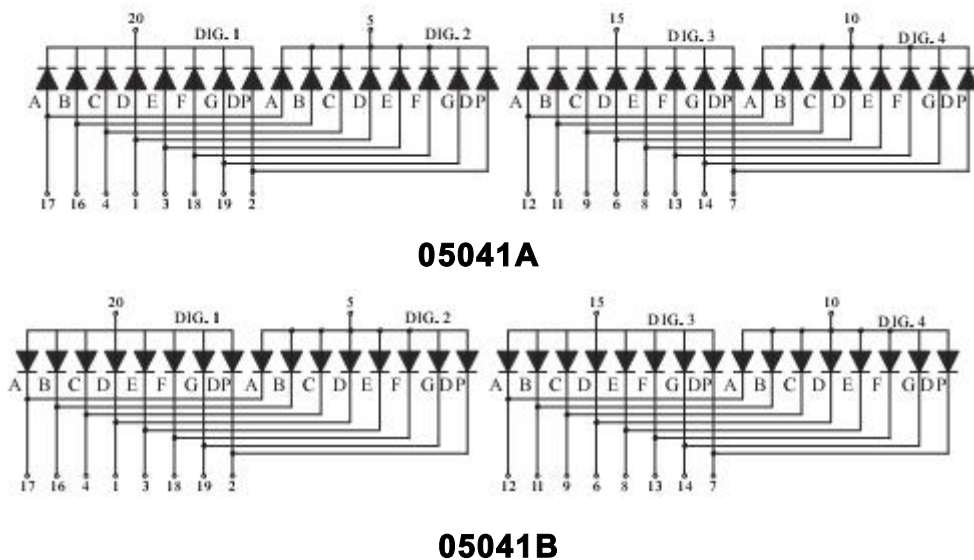

## Package Dimensions

### CPS05041A/B

UNIT: MM(INCH) TOLERANCE:  $\pm 0.25(0.01)$ "

## Internal Circuit Diagram