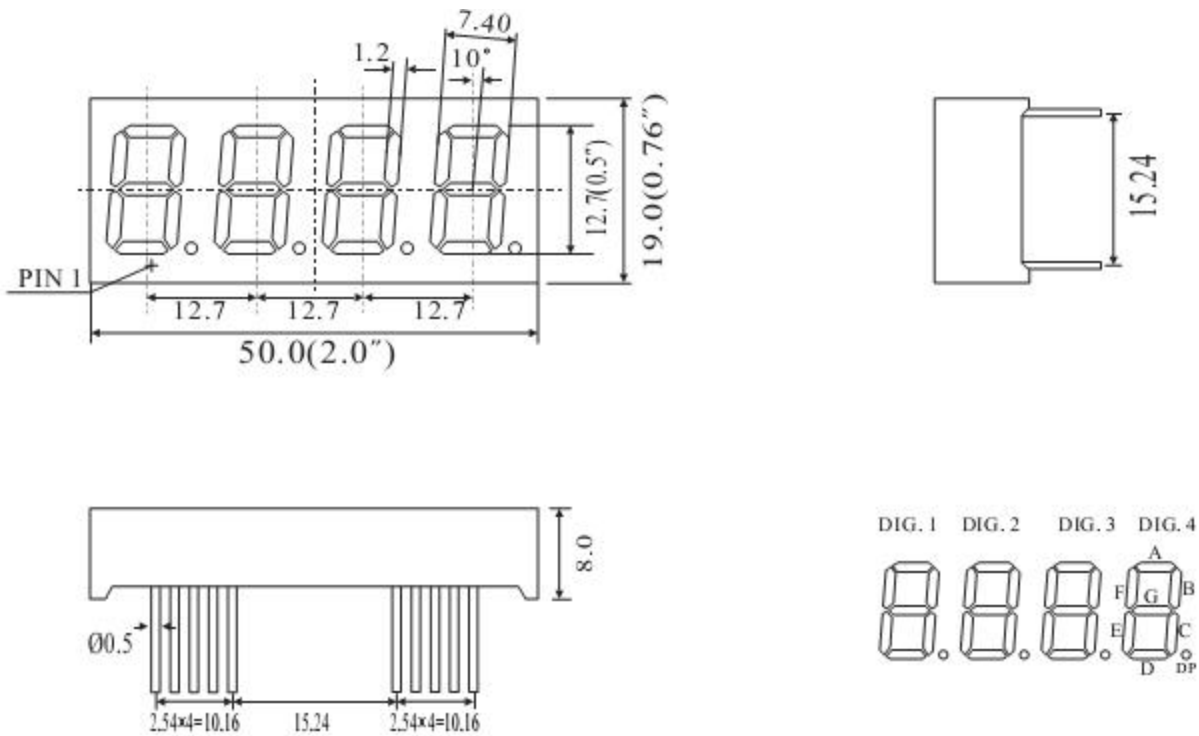

## Package Dimensions

### CPS05041A/B

UNIT: MM(INCH) TOLERANCE:  $\pm 0.25(0.01)$ "

## Internal Circuit Diagram