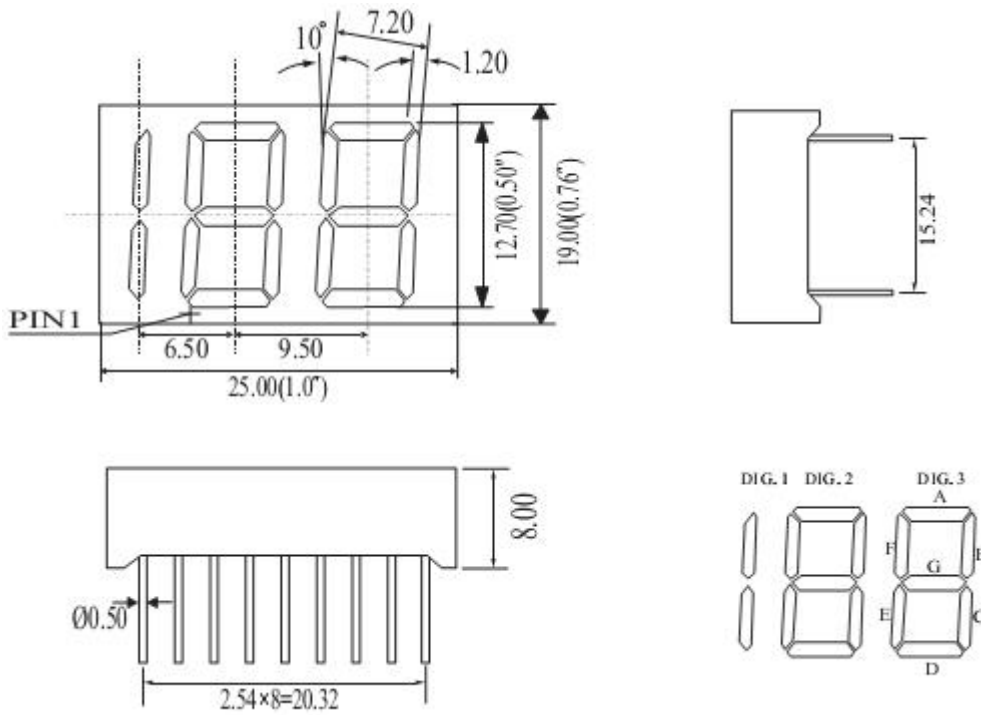

## Package Dimensions

### CPS05032EF

UNIT: MM(INCH) TOLERANCE:  $\pm 0.25(0.01")$