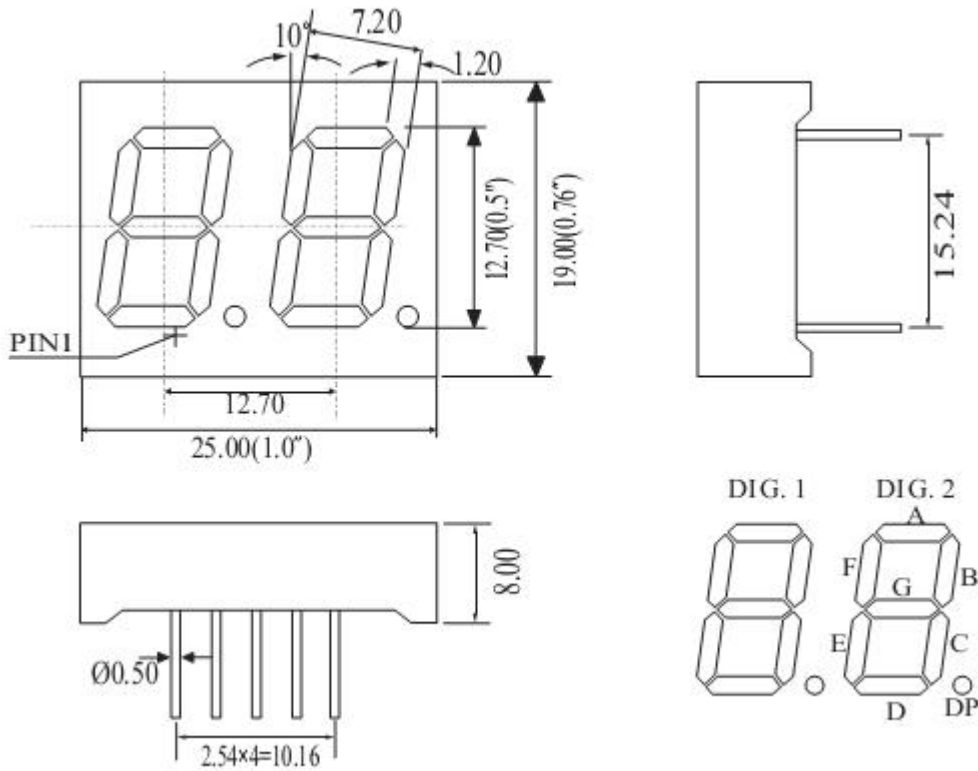

Wuxi Comput Electronics Co.,Ltd

Mail: Sales@compul.cn Web: www.compul.cn

Tel: 86 510 87359088 Fax: 86 510 87359268

Package Dimensions

CPS050220P

UNIT: MM(INCH) TOLERANCE: ±0.25(0.01")

Internal Circuit Diagram

50220

5022P

Dual Digitals Displays Series