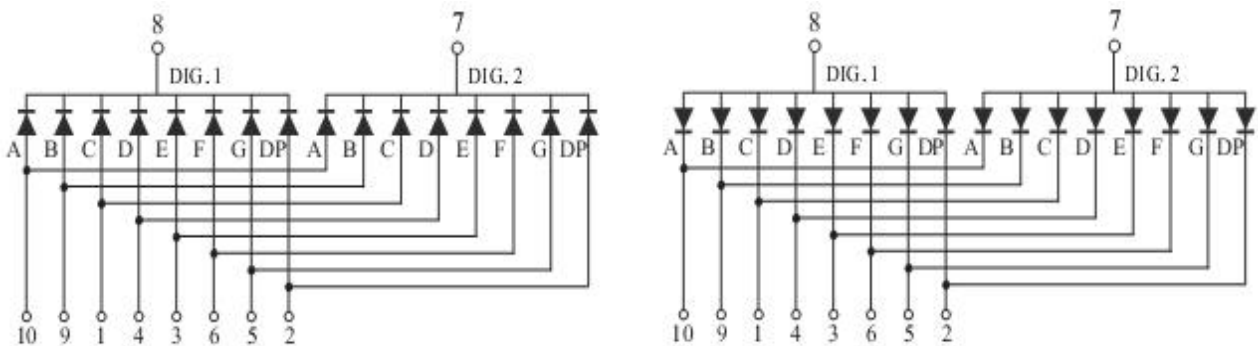

Wuxi Comput Electronics Co.,Ltd

Mail: Sales@compul.cn Web: www.compul.cn

Tel: 86 510 87359088 Fax: 86 510 87359268

Package Dimensions

CPS050220P

UNIT: MM(INCH) TOLERANCE: ±0.25(0.01")

Internal Circuit Diagram

50220

5022P

Dual Digitals Displays Series