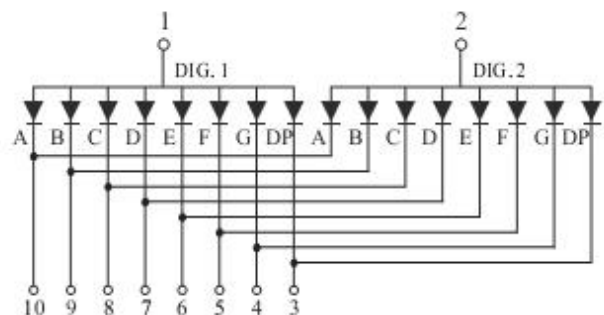

5022J

Dual Digitals Displays Series