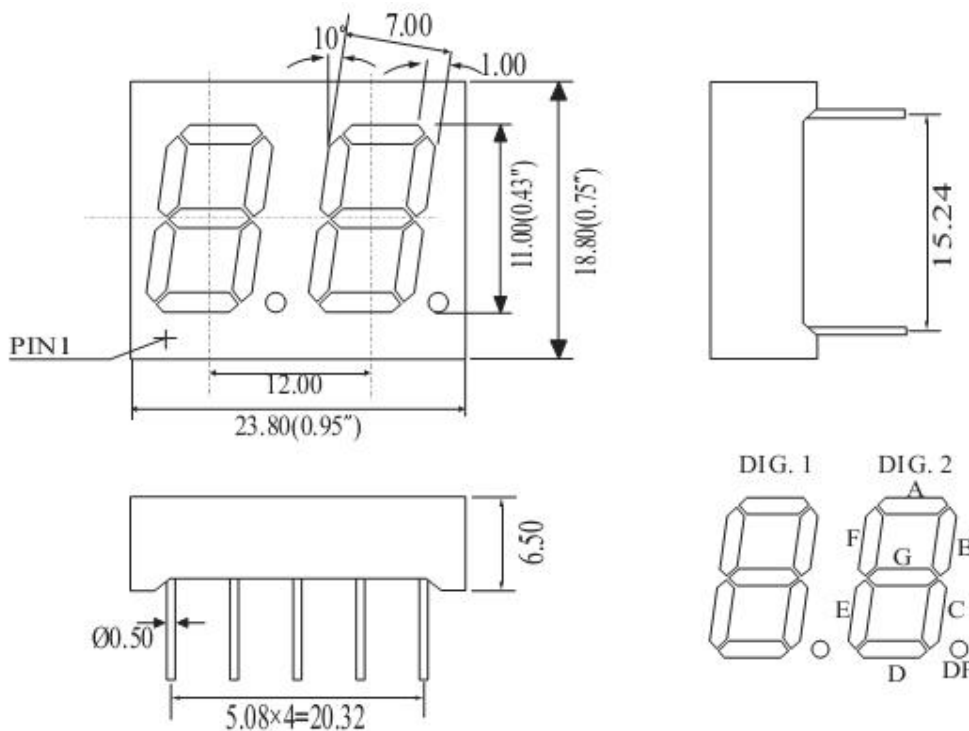

## Package Dimensions

CPS04321EF

UNIT: MM(INCH) TOLERANCE: ±0.25(0.01")