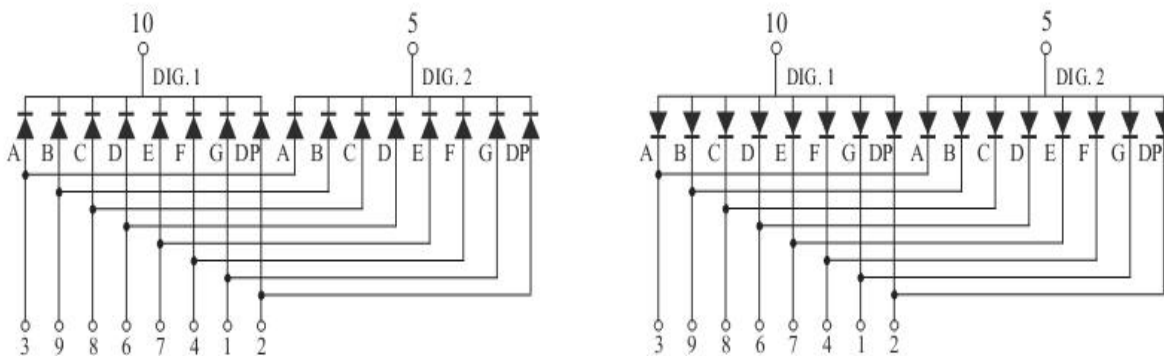

Internal Circuit Diagram

4321IE

4321F

Dual Digitals Displays Series