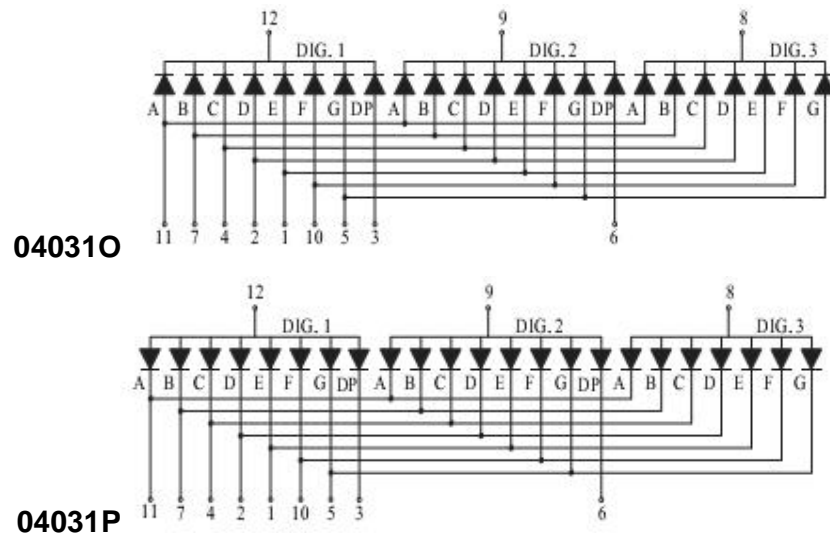

## Package Dimensions

CPS04031OP

UNIT: MM(INCH) TOLERANCE:  $\pm 0.25(0.01)$ "

## Internal Circuit Diagram

Three Digits Displays Series