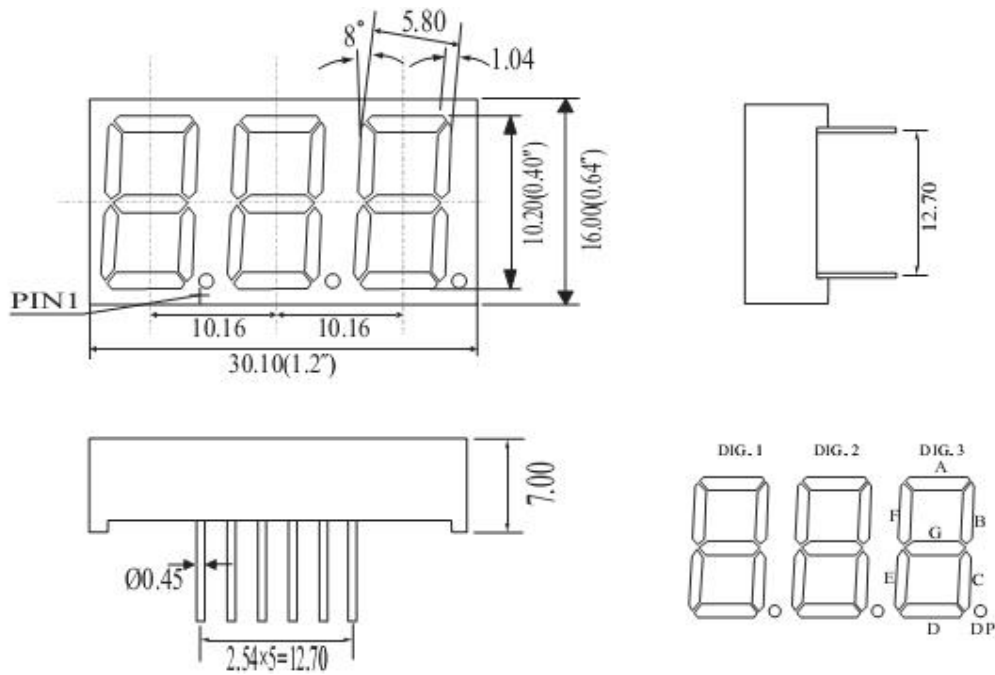

## Package Dimensions

CPS04031OP

UNIT: MM(INCH) TOLERANCE:  $\pm 0.25(0.01)$ "

## Internal Circuit Diagram

Three Digits Displays Series