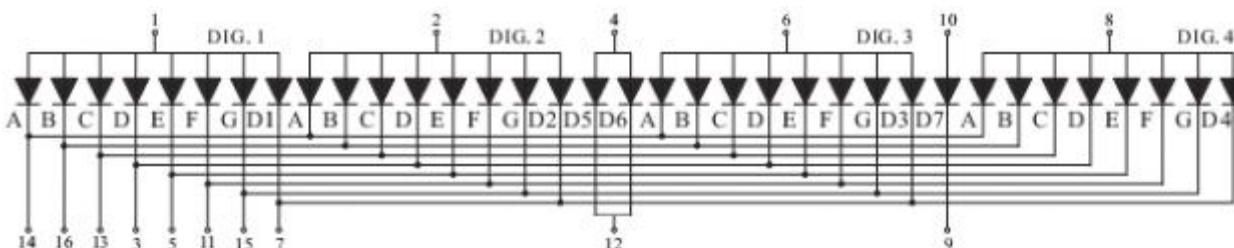

03942B

Four Digits Displays Series