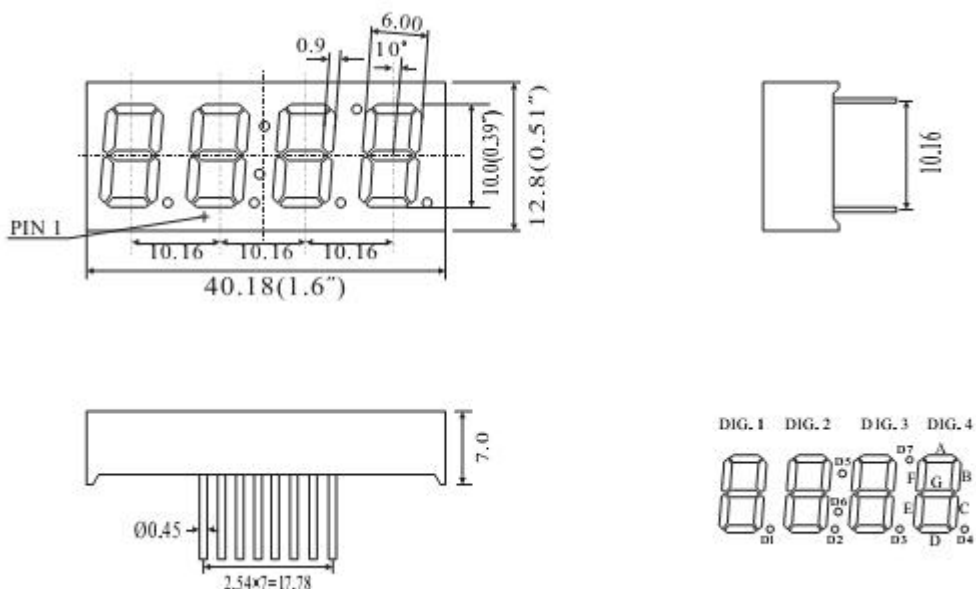

## Package Dimensions

### CPS03942A/B

UNIT: MM(INCH) TOLERANCE:  $\pm 0.25(0.01)$ "