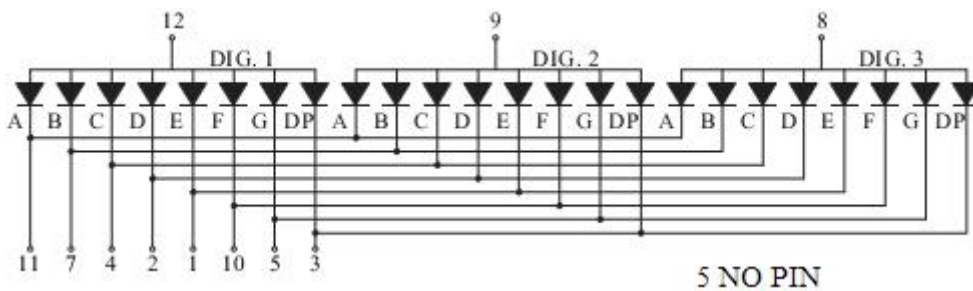

Wuxi Comput Electronics Co.,Ltd

Mail: Sales@compul.cn Web: www.compul.cn

Tel: 86 510 87359088 Fax: 86 510 87359268

Package Dimensions

CPS03932D

UNIT: MM(INCH) TOLERANCE: $\pm 0.25(0.01")$

Internal Circuit Diagram

5 NO PIN

03932D

Three Digits Displays Series