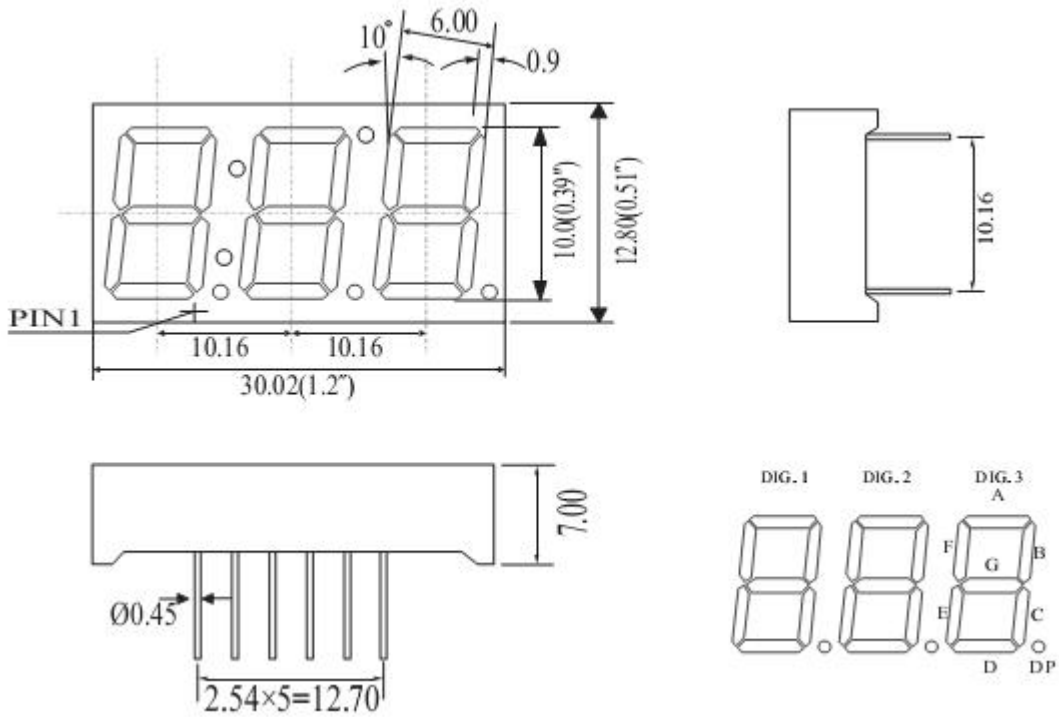

Wuxi Comput Electronics Co.,Ltd

Mail: Sales@compul.cn Web: www.compul.cn

Tel: 86 510 87359088 Fax: 86 510 87359268

Package Dimensions

CPS03932D

UNIT: MM(INCH) TOLERANCE: $\pm 0.25(0.01")$

Internal Circuit Diagram

5 NO PIN

03932D

Three Digits Displays Series