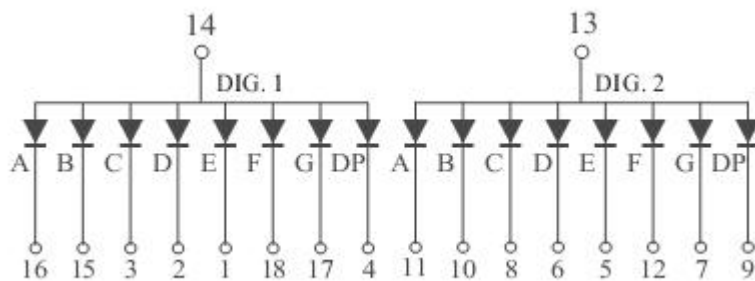

## Package Dimensions

CPS03922F

UNIT: MM(INCH) TOLERANCE:  $\pm 0.25(0.01")$

## Internal Circuit Diagram

3922F