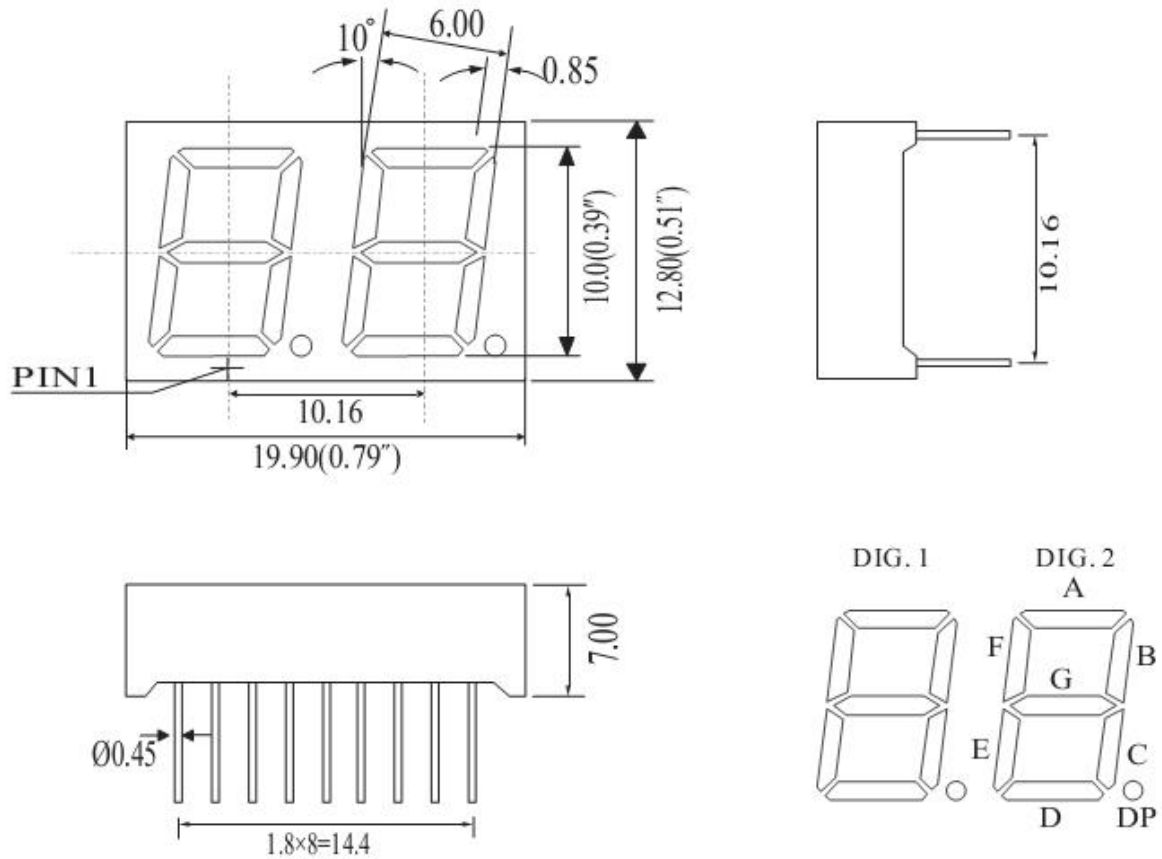

## Package Dimensions

CPS03922F

UNIT: MM(INCH) TOLERANCE:  $\pm 0.25(0.01")$

## Internal Circuit Diagram

3922F