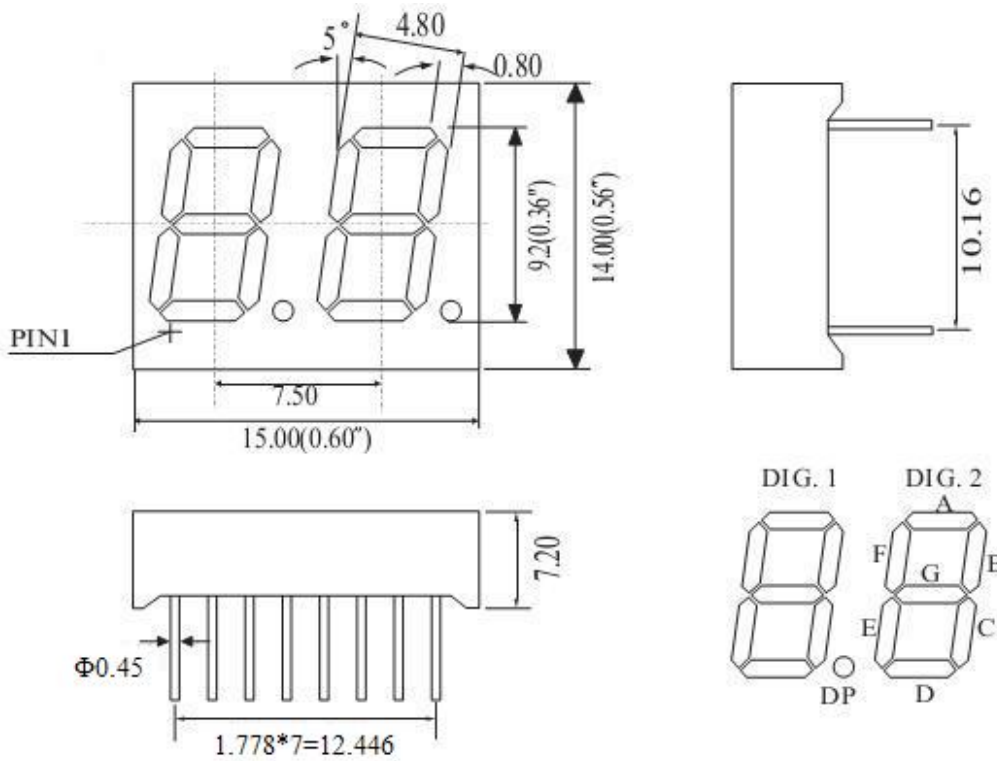

## Package Dimensions

CPS03622GH

UNIT: MM(INCH) TOLERANCE:  $\pm 0.25(0.01")$