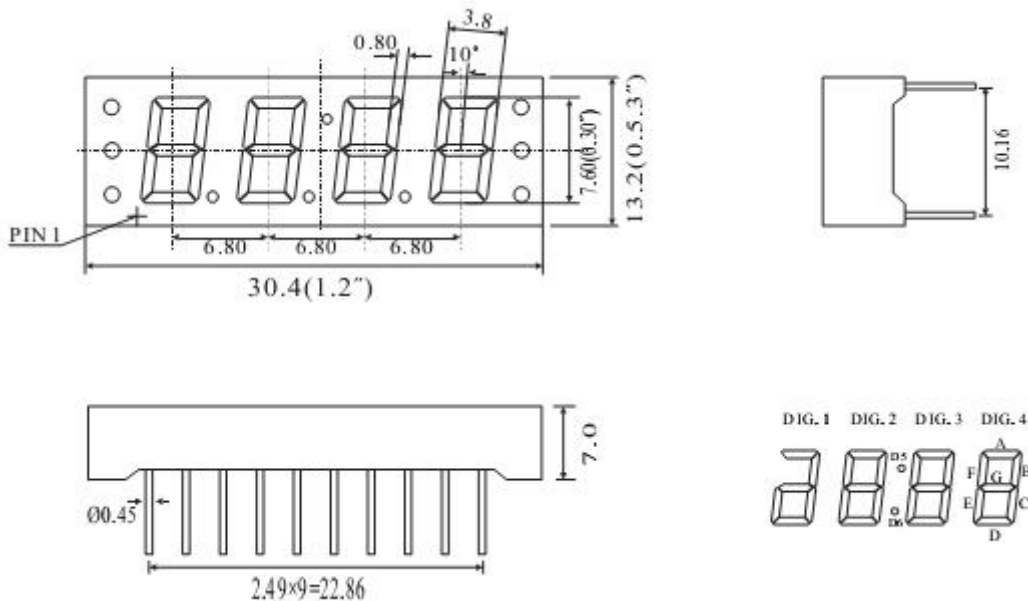

## Package Dimensions

### CPS03041M/N

UNIT: MM(INCH) TOLERANCE:  $\pm 0.25(0.01)$ "