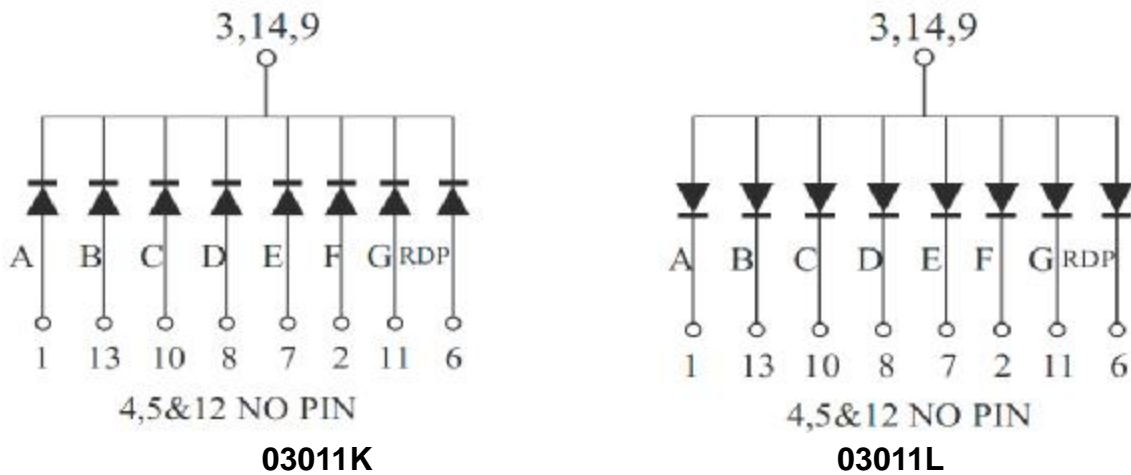

Wuxi Comput Electronics Co.,Ltd

Mail: Sales@compul.cn Web: www.compul.cn

Tel: 86 510 87359088 Fax: 86 510 87359268

Package Dimensions

CPS03011KL

UNIT: MM(INCH) TOLERANCE: ±0.25(0.01")

Internal Circuit Diagram

Single Digital Displays Series