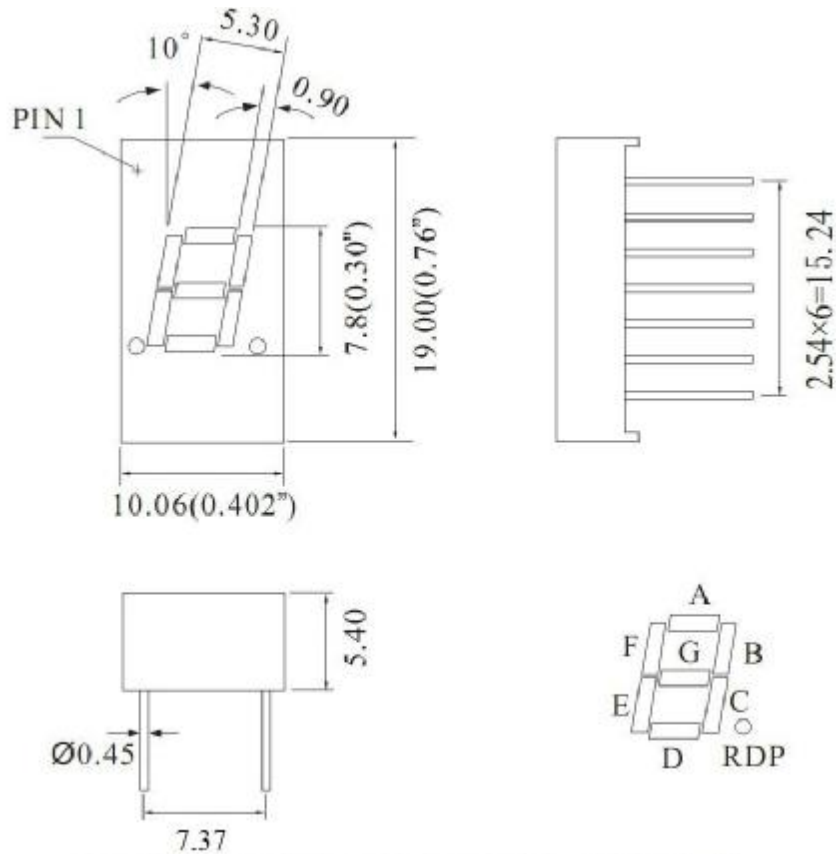

Wuxi Comput Electronics Co.,Ltd

Mail: Sales@compul.cn Web: www.compul.cn

Tel: 86 510 87359088 Fax: 86 510 87359268

Package Dimensions

CPS03011KL

UNIT: MM(INCH) TOLERANCE: ±0.25(0.01")

Internal Circuit Diagram

Single Digital Displays Series