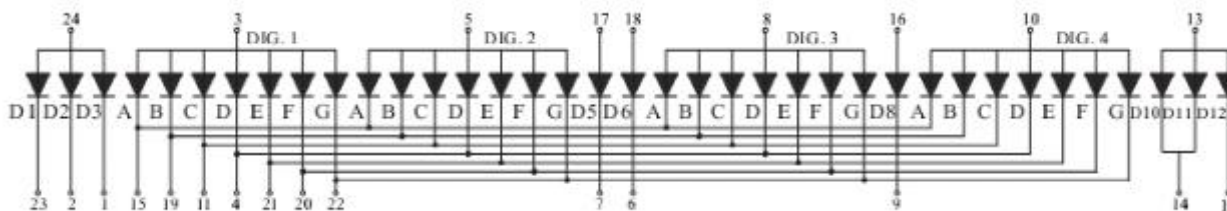

02541F

Four Digits Displays Series