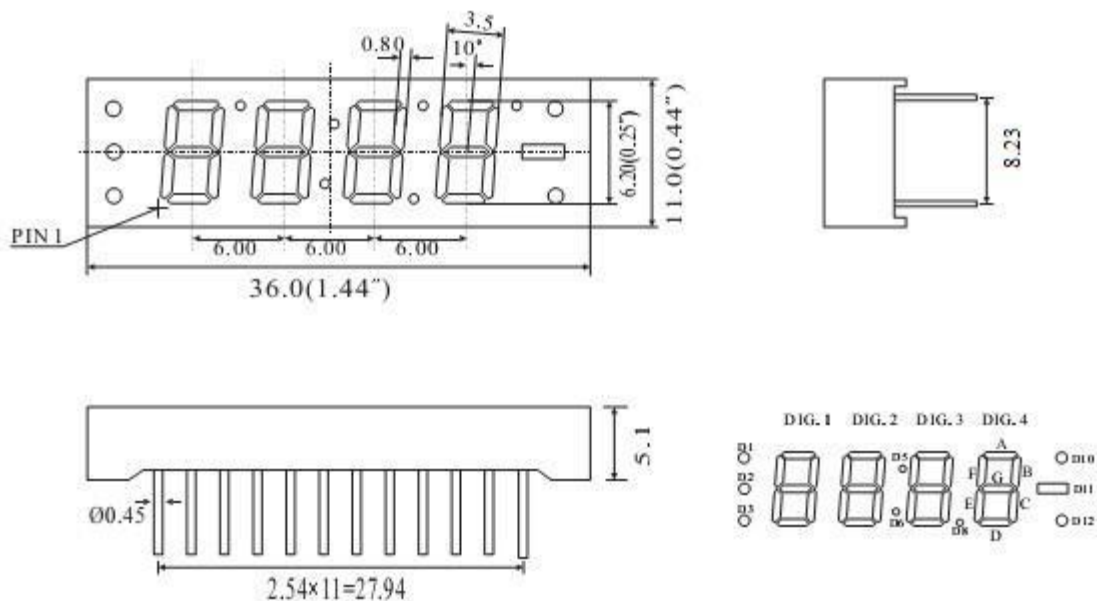

## Package Dimensions

### CPS02541EF

UNIT: MM(INCH) TOLERANCE:  $\pm 0.25(0.01)$ "