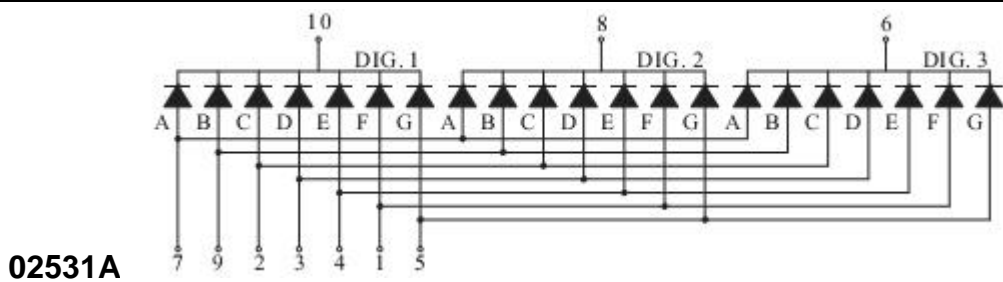

Internal Circuit Diagram

Three Digits Displays Series