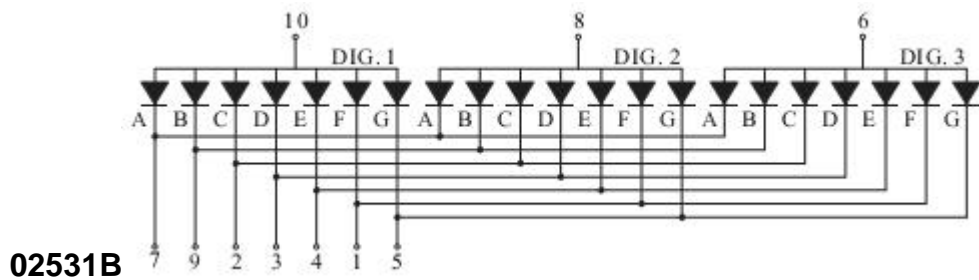

Internal Circuit Diagram

Three Digits Displays Series