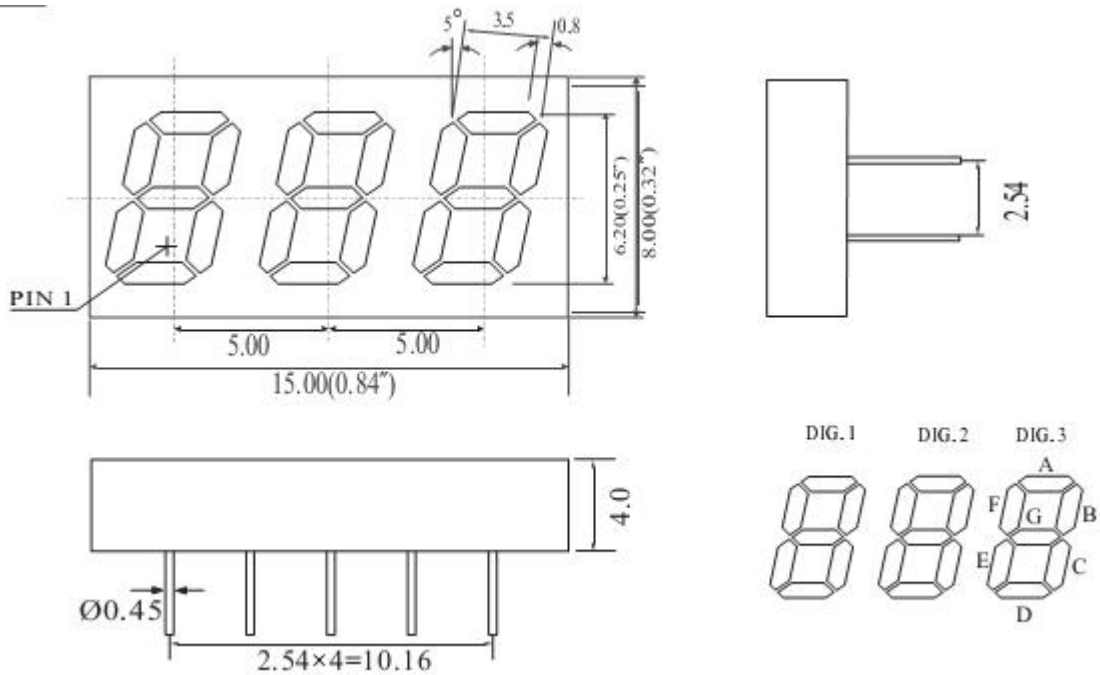

## Package Dimensions

### CPS02531AB

UNIT: MM(INCH) TOLERANCE: ±0.25(0.01")

## Internal Circuit Diagram