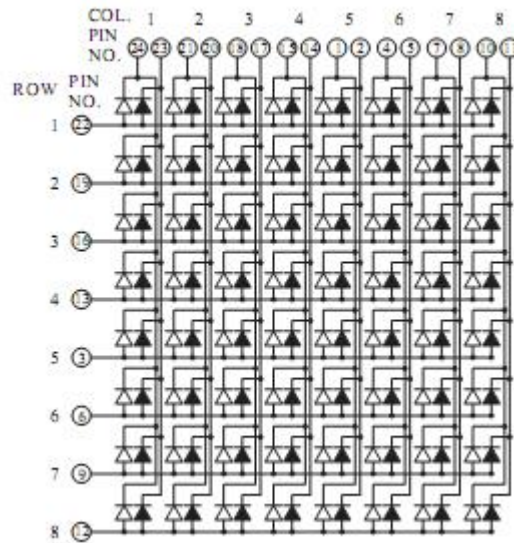

Wuxi Compul Electronics Co.,Ltd

Mail: Sales@compul.cn Web: www.compul.cn

Tel: 86 510 87359088 Fax: 86 510 87359268

Package Dimensions

CPM12088ABEG

UNIT: MM(INCH) TOLERANCE: ±0.25(0.01")

Internal Circuit Diagram

12088AEG

12088BEG

8*8 Dot Matrix Series