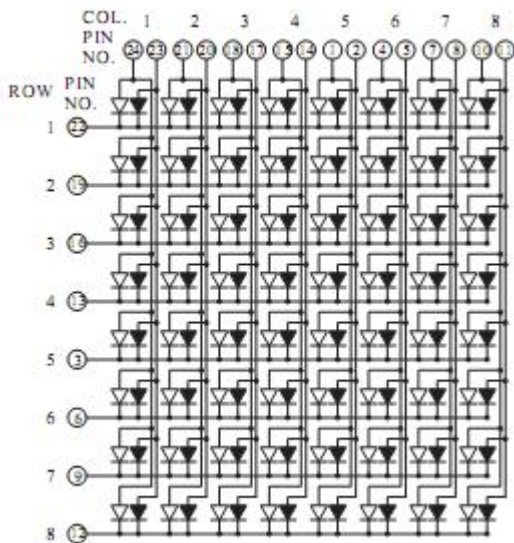

Wuxi Compul Electronics Co.,Ltd

Mail: Sales@compul.cn Web: www.compul.cn

Tel: 86 510 87359088 Fax: 86 510 87359268

Package Dimensions

CPM12088ABEG

UNIT: MM(INCH) TOLERANCE: ±0.25(0.01")

Internal Circuit Diagram

12088AEG

12088BEG

8*8 Dot Matrix Series