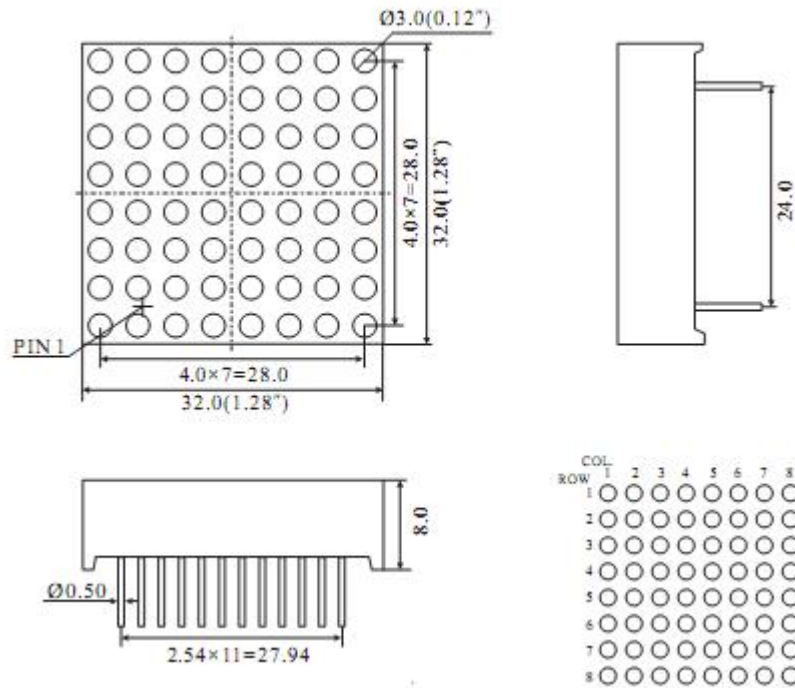

Wuxi Compul Electronics Co.,Ltd

Mail: Sales@compul.cn Web: www.compul.cn

Tel: 86 510 87359088 Fax: 86 510 87359268

Package Dimensions

CPM12088ABEG

UNIT: MM(INCH) TOLERANCE: ±0.25(0.01")

Internal Circuit Diagram

12088AEG

12088BEG

8*8 Dot Matrix Series