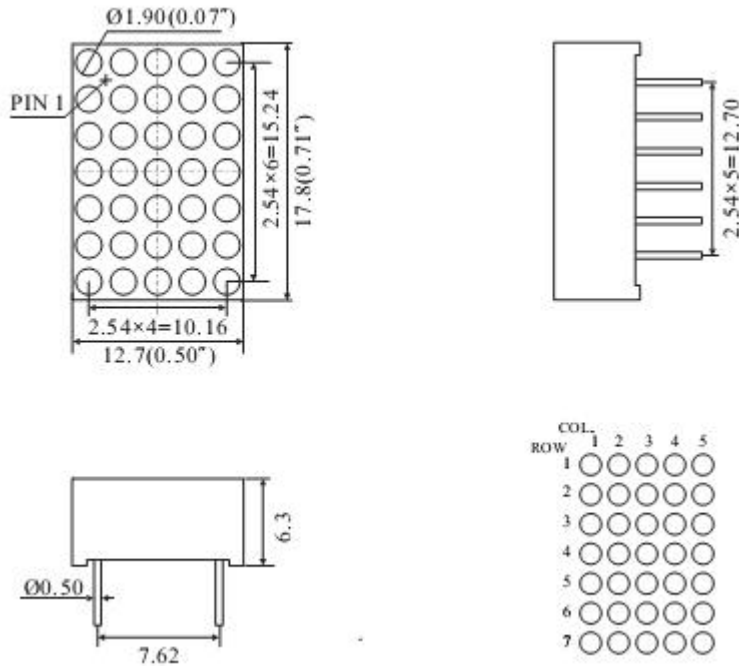

## Package Dimensions

### CPM07057AB

UNIT: MM(INCH) TOLERANCE:  $\pm 0.25(0.01")$

## Internal Circuit Diagram