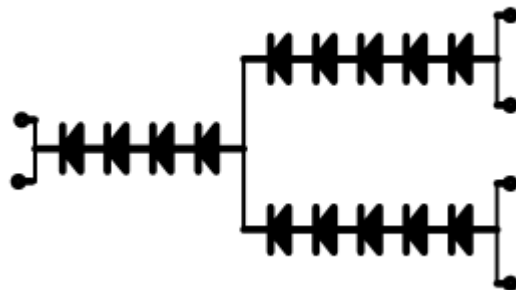

Internal Circuit Diagram