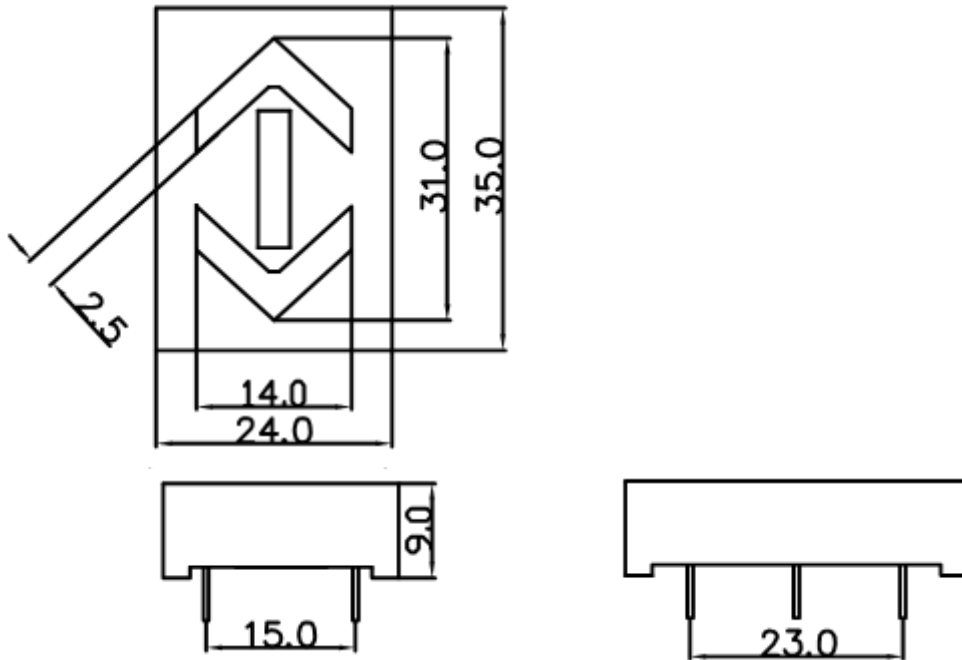

## Package Dimensions

CPA12021A

UNIT: MM(INCH) TOLERANCE:  $\pm 0.25(0.01")$

## Internal Circuit Diagram

LED Arrow Series