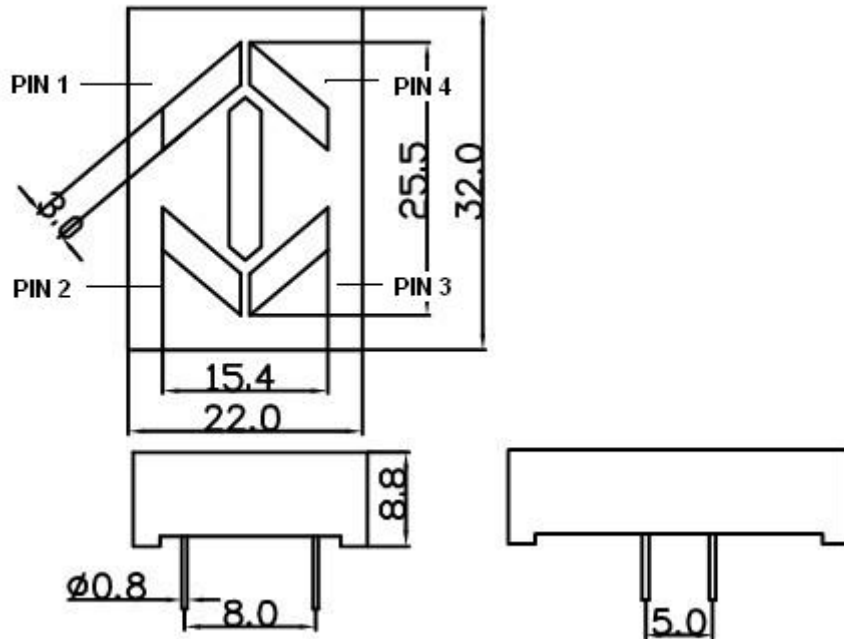

## Package Dimensions

CPA10021A

UNIT: MM(INCH) TOLERANCE:  $\pm 0.25(0.01")$

## Internal Circuit Diagram